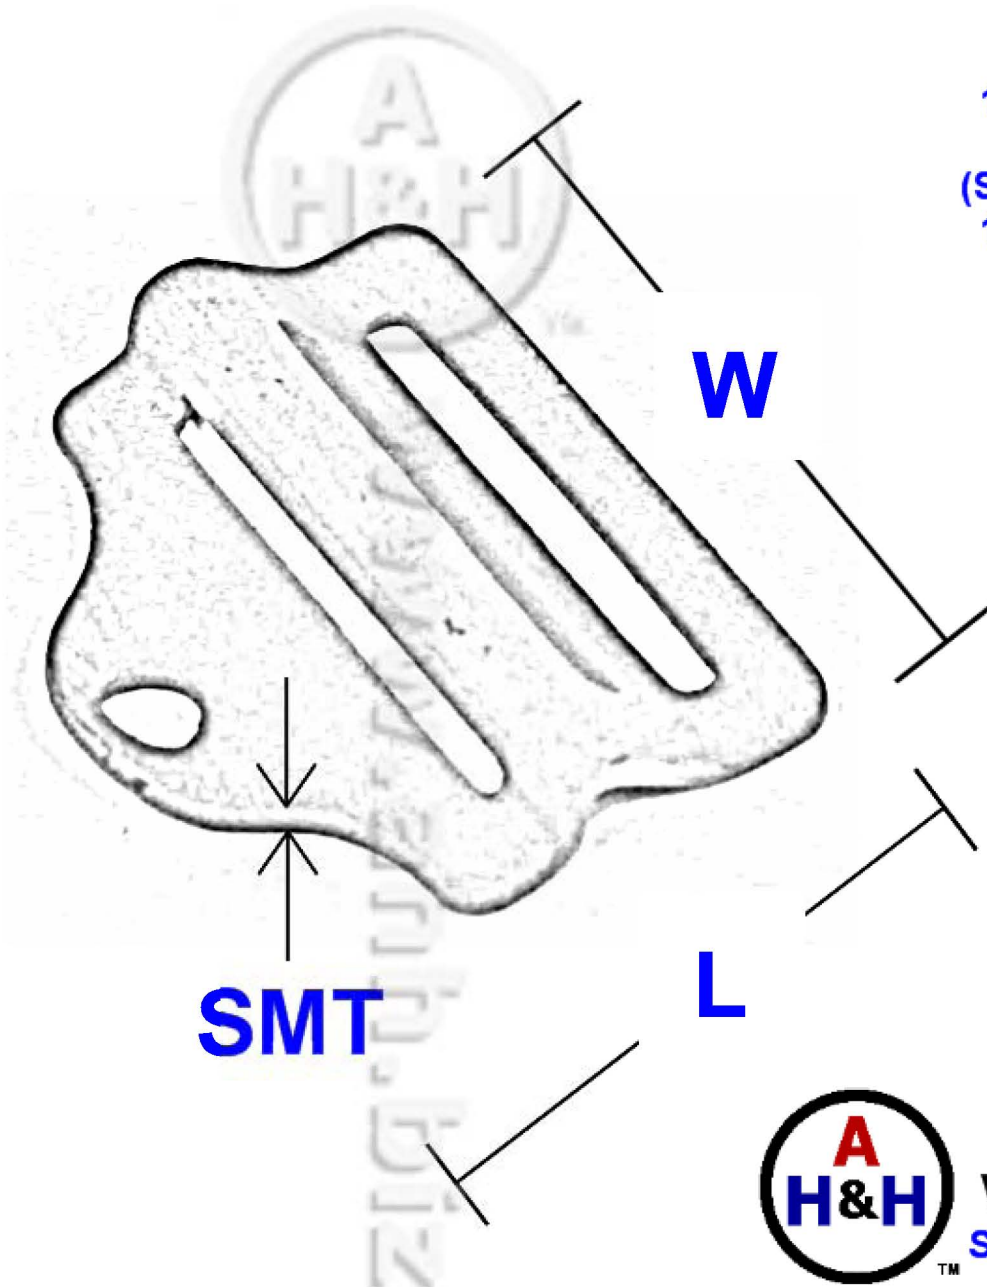

Meets Military Specifications

Ladder Locks, Metal, 1" MIL-B-543-TY5-CL3

(L) Length
Item Model # Size
1" (#MSLLM100) 1.198"

(W) Width
1" (#MSLLM100) 1.422"

(SMT) Sheet Metal Thickness
1" (#MSLLM100) 0.067"

All Sizes are +/- 0.005"

www.ahh.biz
Specialized Textile Outfitters
1-866-458-2559