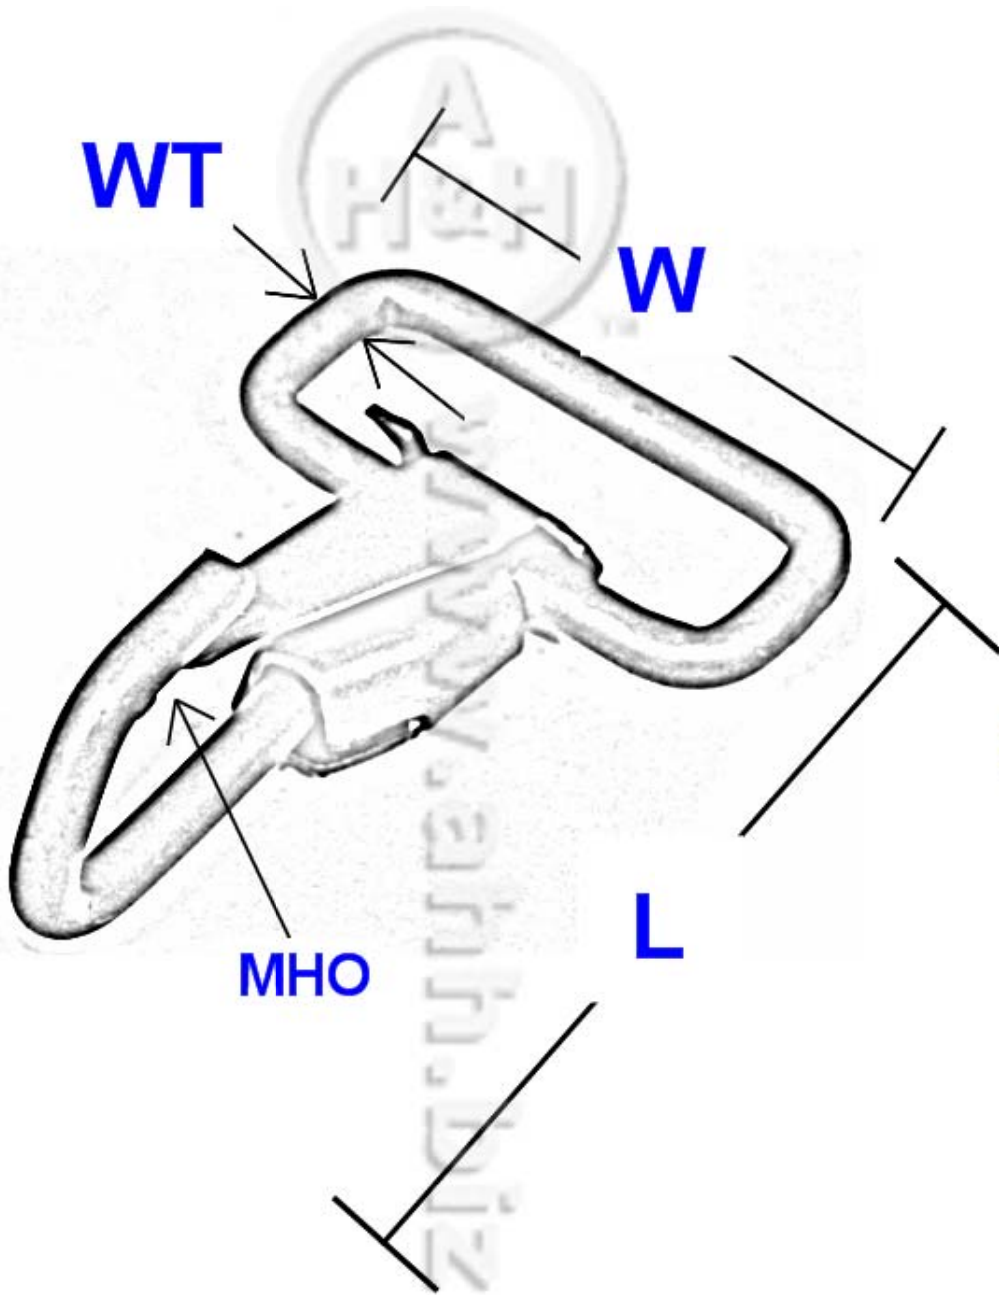

# Extra Heavy Duty Military Style Snap Hooks

Item	(L) Length Model #	Size
1.0"	(#HDMSH100)	3.190"
1.5"	(#HDMSH150)	2.762"
2.0"	(#HDMSH200)	3.171"

Item	(W) Width Model #	Size
1.0"	(#HDMSH100)	1.636"
1.5"	(#HDMSH150)	1.927"
2.0"	(#HDMSH200)	2.479"

Item	(WT) Wire Thickness Model #	Size
1.0"	(#HDMSH100)	0.194"
1.5"	(#HDMSH150)	0.194"
2.0"	(#HDMSH200)	0.210"

Item	(MHO) Maximum Hook Opening Model #	Size
1.0"	(#HDMSH100)	0.378"
1.5"	(#HDMSH150)	0.378"
2.0"	(#HDMSH200)	0.378"