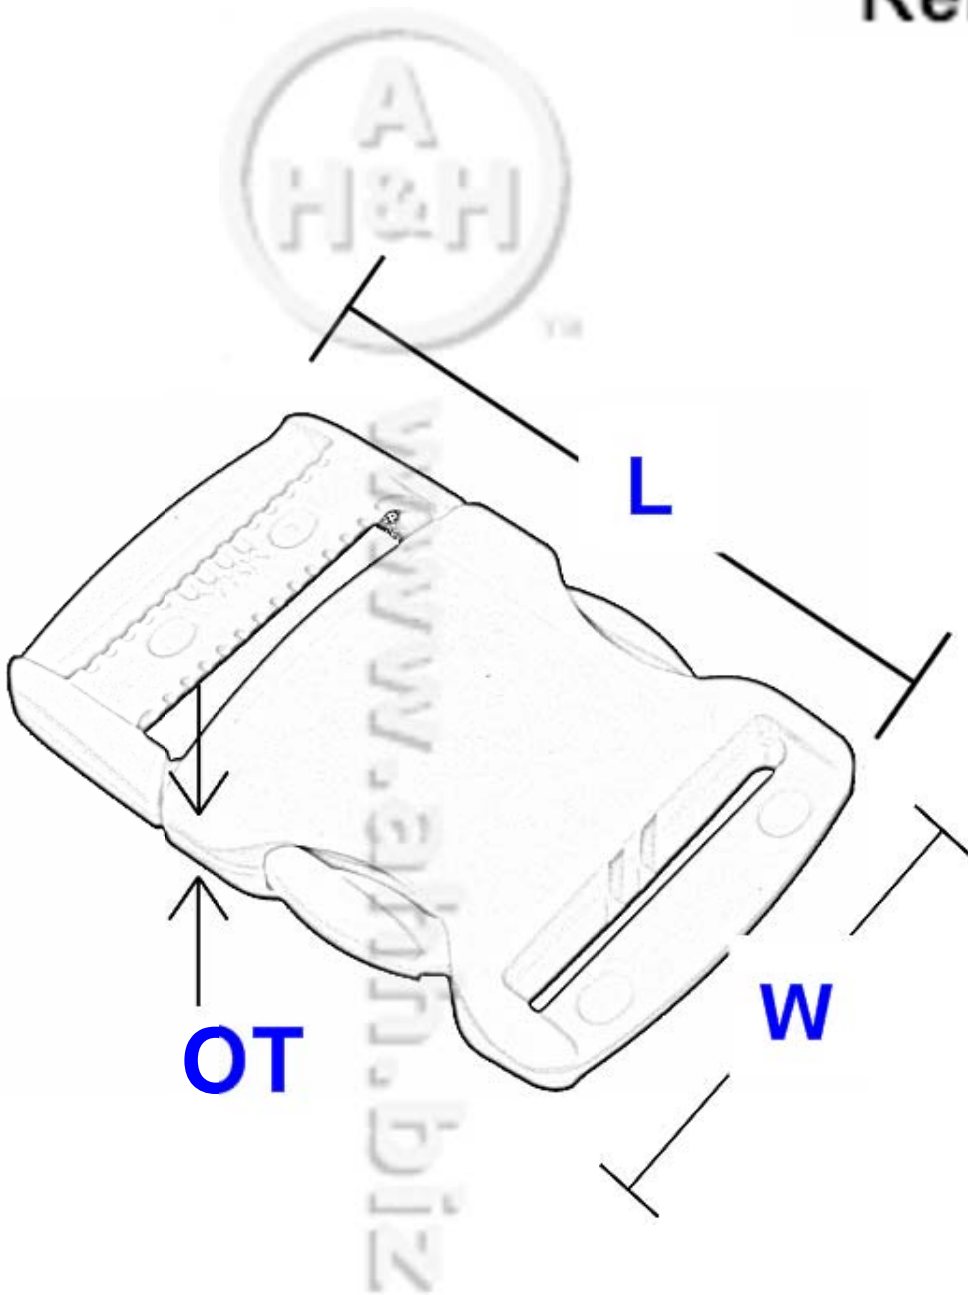

Premium White Side Release Buckles

Item	(L) Length Model #	Size
1.0"	(#MSLLM100)	2.882"
1.5"	(#MSLLM100)	2.598"

Item	(W) Width Model #	Size
1.0"	(#MSLLM100)	1.338"
1.5"	(#MSLLM100)	1.821"

Item	(OT) Overall Thickness Model #	Size
1.0"	(#MSLLM100)	0.422"
1.5"	(#MSLLM100)	0.510"

Item	Nominal Breaking Strength Model #	Capacity (lbs.)
1.0"	(#MSLLM100)	75
1.5"	(#MSLLM100)	200

All Sizes are +/- 0.005",
All Weights +/- 5 lbs.

www.ahh.biz
Specialized Textile Outfitters
1-866-458-2559