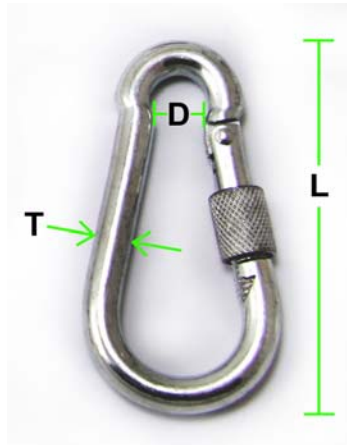

www.ahh.biz

Specialized Textile Outfitters

1-866-458-2559

Specification Sheet

Caution: Not for Climbing

STEEL CARABINER SNAP HOOKS WITH SCREW LOCK								
Model #	T		D		L		Breaking Strength	
	Inch	MM	Inch	MM	Inch	MM	Kgs	Lbs
CSHL004	5/32"	4	3/8"	9	1-9/16"	40	450	990
CSHL005	3/16"	5	13/32"	10	2"	50	570	1250
CSHL006	1/4"	6	7/15"	11	2-3/8"	60	670	1470
CSHL007	9/32"	7	17/32"	13	2-3/4"	70	750	1650
CSHL008	5/16"	8	17/32"	13	3-5/32"	80	870	1910
CSHL009	3/8"	9	9/16"	14	3-17/32"	90	950	2000
CSHL010	3/32"	10	5/8"	16	3-15/16"	100	1150	2530
CSHL011	7/16"	11	23/32"	18	4-23/32"	120	1250	2750
CSHL012	15/32"	12	25/32"	20	5-17/32"	140	1300	2860
CSHL013	1/2"	13	7/8"	22	6-13/32"	160	1350	2970

Steel Carabiner Hooks,
With Integral Screw Locking Device (10 sizes)
Not For Climbing

Constructed of Corrosion resistant Nickel
Plated steel rod, formed and milled with Integral Screw Locking
Device. Ideal for snapping accessories to luggage,
lines or webbing belts, quickly and easily.
Not intended for life safety devices. Not for
Climbing.