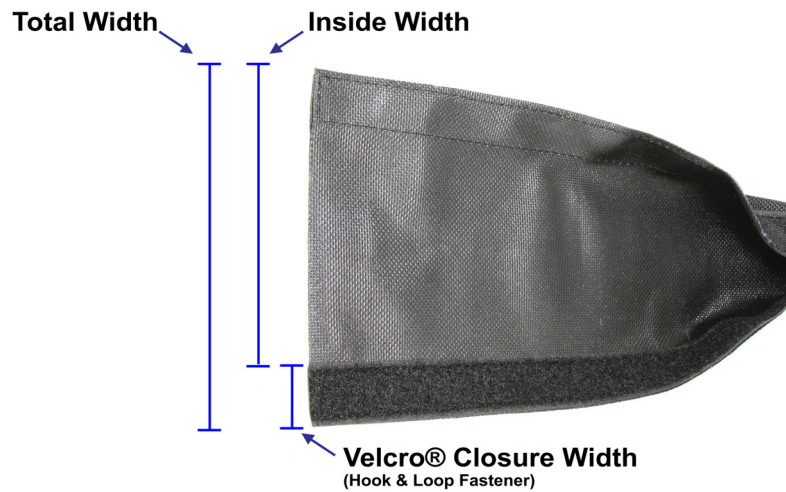

Gnarly Wraps™ Hose & Cable Sleeve Specifications

Inner Diameter (Fits hose or cable bundle width of:)	Inside Width (measured laying flat)	Hook & Loop Closure Width	Total Width (Including hook & Loop)	Webbing Trim Option (number of 1_1/2" webbing strips that are able to be sewn length-wise onto the sleeve for content identification or visibility purposes.)
0.75"	3.50"	1.0"	4.50"	1
1.0"	4.50"	1.0"	5.50"	1
1.5"	6.00"	1.0"	7.00"	1
2.0"	7.50"	1.0"	8.50"	2
2.5"	9.25"	1.0"	10.25"	3
3.0"	11.00"	1.0"	12.00"	3
3.5"	12.00"	1.5"	13.50"	3
4.0"	14.00"	1.5"	15.50"	3
4.5"	15.50"	1.5"	17.00"	3
5.0"	17.00"	1.5"	18.50"	3
5.5"	18.00"	2.0"	20.00"	3
6.0"	20.00"	2.0"	22.00"	4
6.5"	21.75"	2.0"	23.75"	4
7.0"	23.50"	2.0"	25.50"	4
7.5"	25.25"	2.0"	27.25"	4
8.0"	27.00"	2.0"	29.00"	4
10.0"	32.00"	4.0"	36.00"	4

Note: Specifications are subject to change without notice. All measurements are approximate within 0.150" + -

Diagram: Understanding Gnarly Wraps™ Dimensions

<https://www.ahh.biz/gnarly>

©2012 – 2016 American Home & Habitat Inc., 14396 FM 1458, Sealy TX 77474
1-866-458-2559 Voice