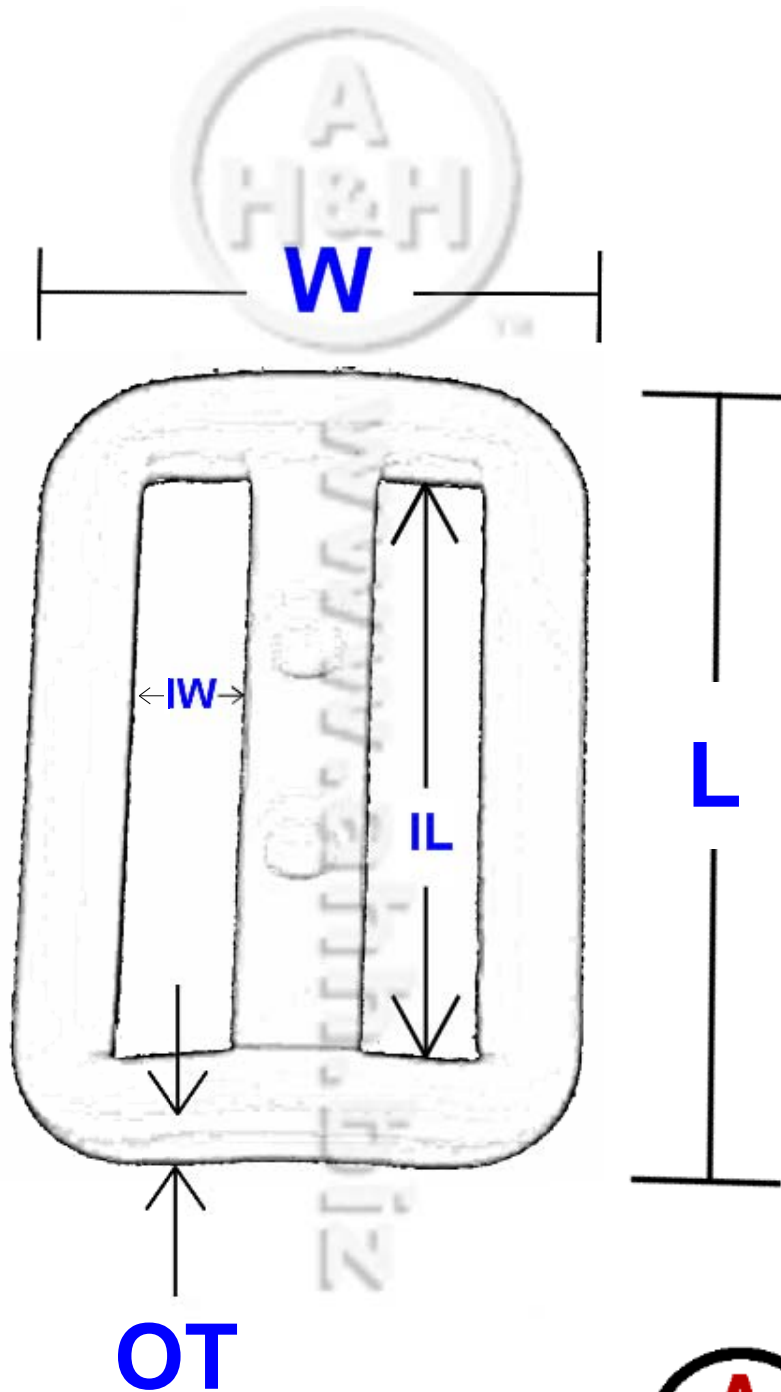

White Plastic Tri-Glides

Item	(L) Length Model #	Size
0.75"	(#TGPW075)	0.990"
1.0"	(#TGPW100)	1.277"
1.5"	(#TGPW150)	1.899"
2.0"	(#TGPW200)	2.285"

Item	(W) Width Model #	Size
0.75"	(#TGPW075)	0.903"
1.0"	(#TGPW100)	0.982"
1.5"	(#TGPW150)	1.255"
2.0"	(#TGPW200)	1.382"

Item	(OT) Overall Thickness Model #	Size
0.75"	(#TGPW075)	0.173"
1.0"	(#TGPW100)	0.217"
1.5"	(#TGPW150)	0.259"
2.0"	(#TGPW200)	0.292"

Item	(IL) Interior Length Model #	Size
0.75"	(#TGPW075)	0.753"
1.0"	(#TGPW100)	1.007"
1.5"	(#TGPW150)	1.512"
2.0"	(#TGPW200)	1.970"

Item	(IW) Interior Width Model #	Size
0.75"	(#TGPW075)	0.162"
1.0"	(#TGPW100)	0.222"
1.5"	(#TGPW150)	0.250"
2.0"	(#TGPW200)	0.230"

All Sizes are +/- 0.005"

www.ahh.biz
Specialized Textile Outfitters
1-866-458-2559